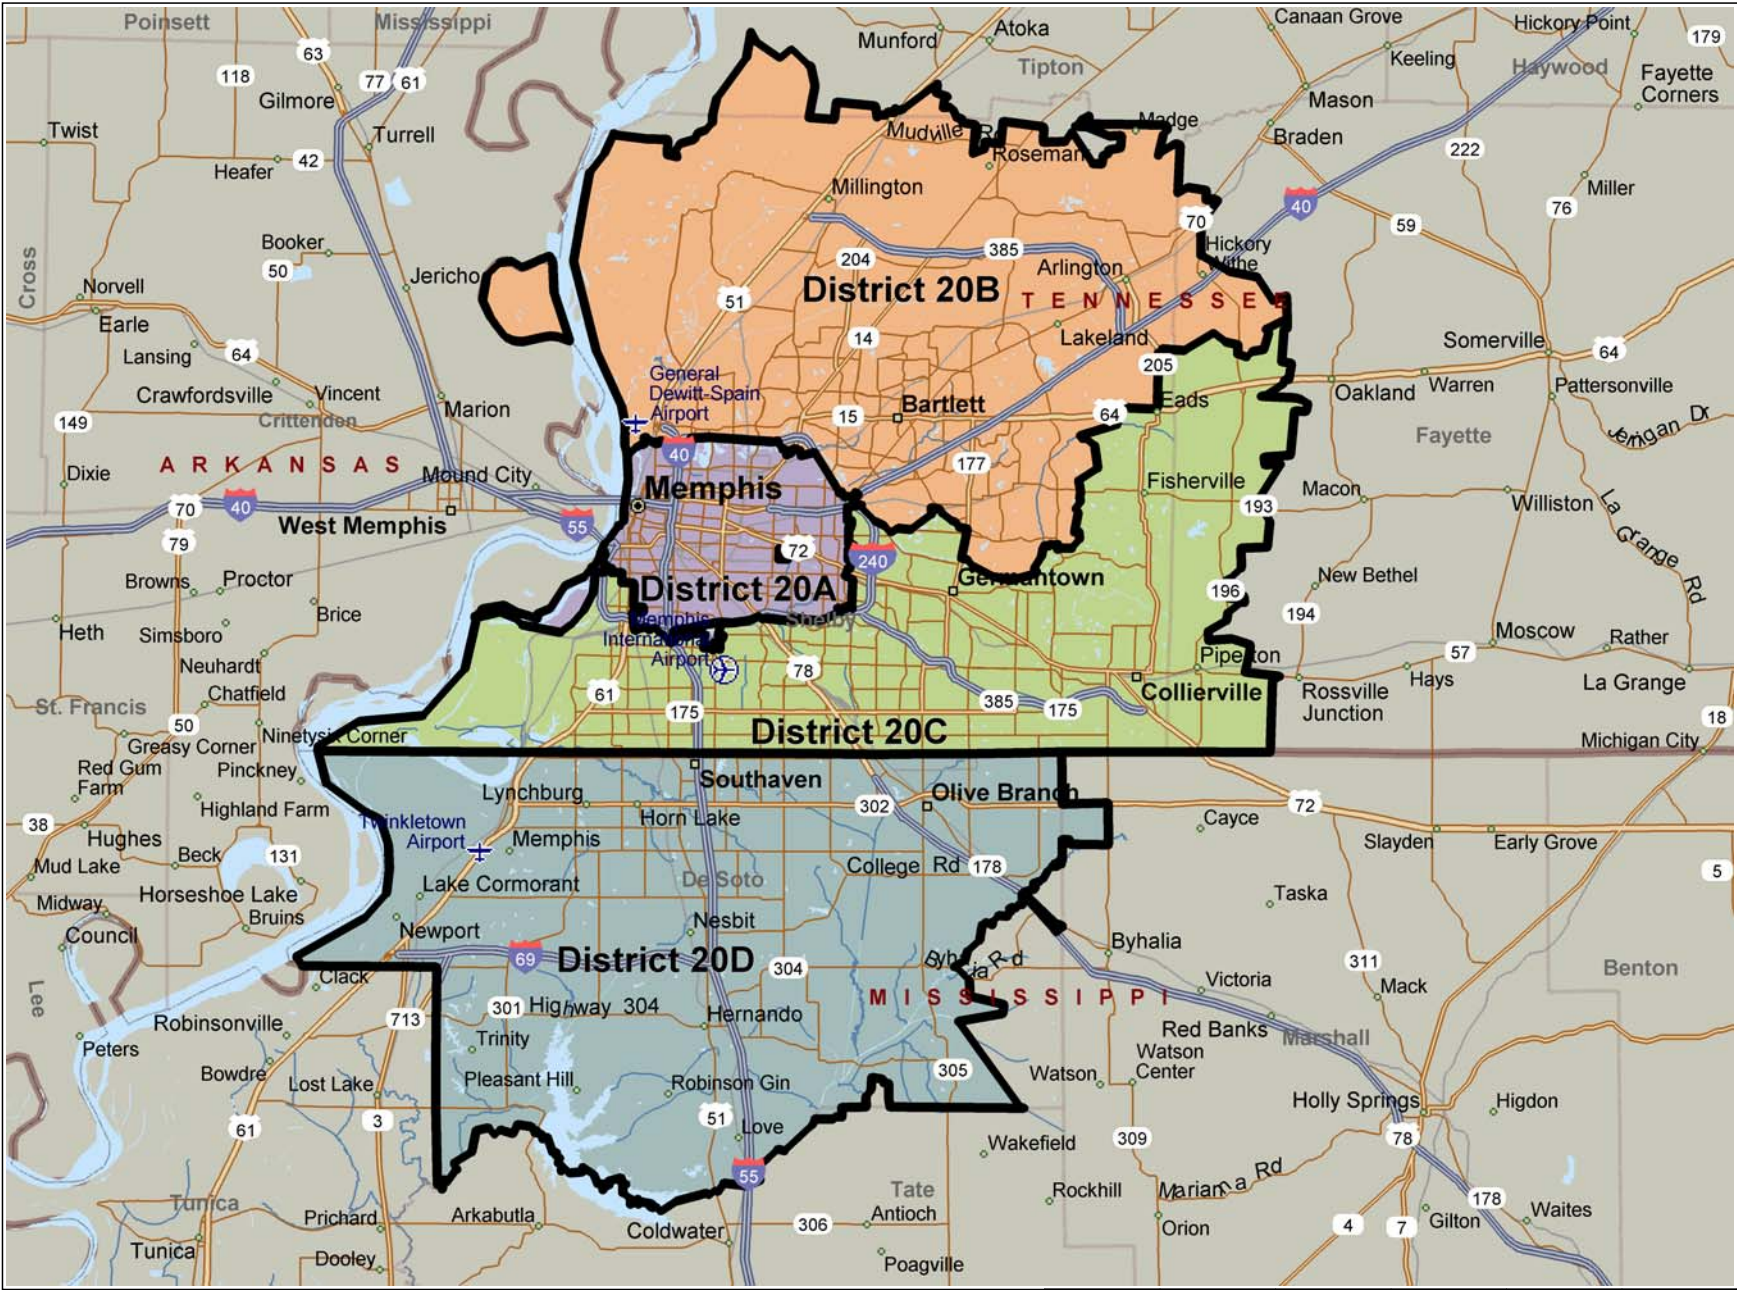

District 20A-D

- District 20A**
- District 20A
 - District 20B
 - District 20C
 - District 20D

0 mi 10 20 30

Copyright © and (P) 1988–2008 Microsoft Corporation and/or its suppliers. All rights reserved. <http://www.microsoft.com/mappoint/>
 Certain mapping and direction data © 2008 NAVTEQ. All rights reserved. The Data for areas of Canada includes information taken with permission from Canadian authorities, including: © Her Majesty the Queen in Right of Canada, © Queen's Printer for Ontario. NAVTEQ and NAVTEQ ON BOARD are trademarks of NAVTEQ. © 2008 Tele Atlas North America, Inc. All rights reserved. Tele Atlas and Tele Atlas North America are trademarks of Tele Atlas, Inc. © 2008 by Applied Geographic Systems. All rights reserved.